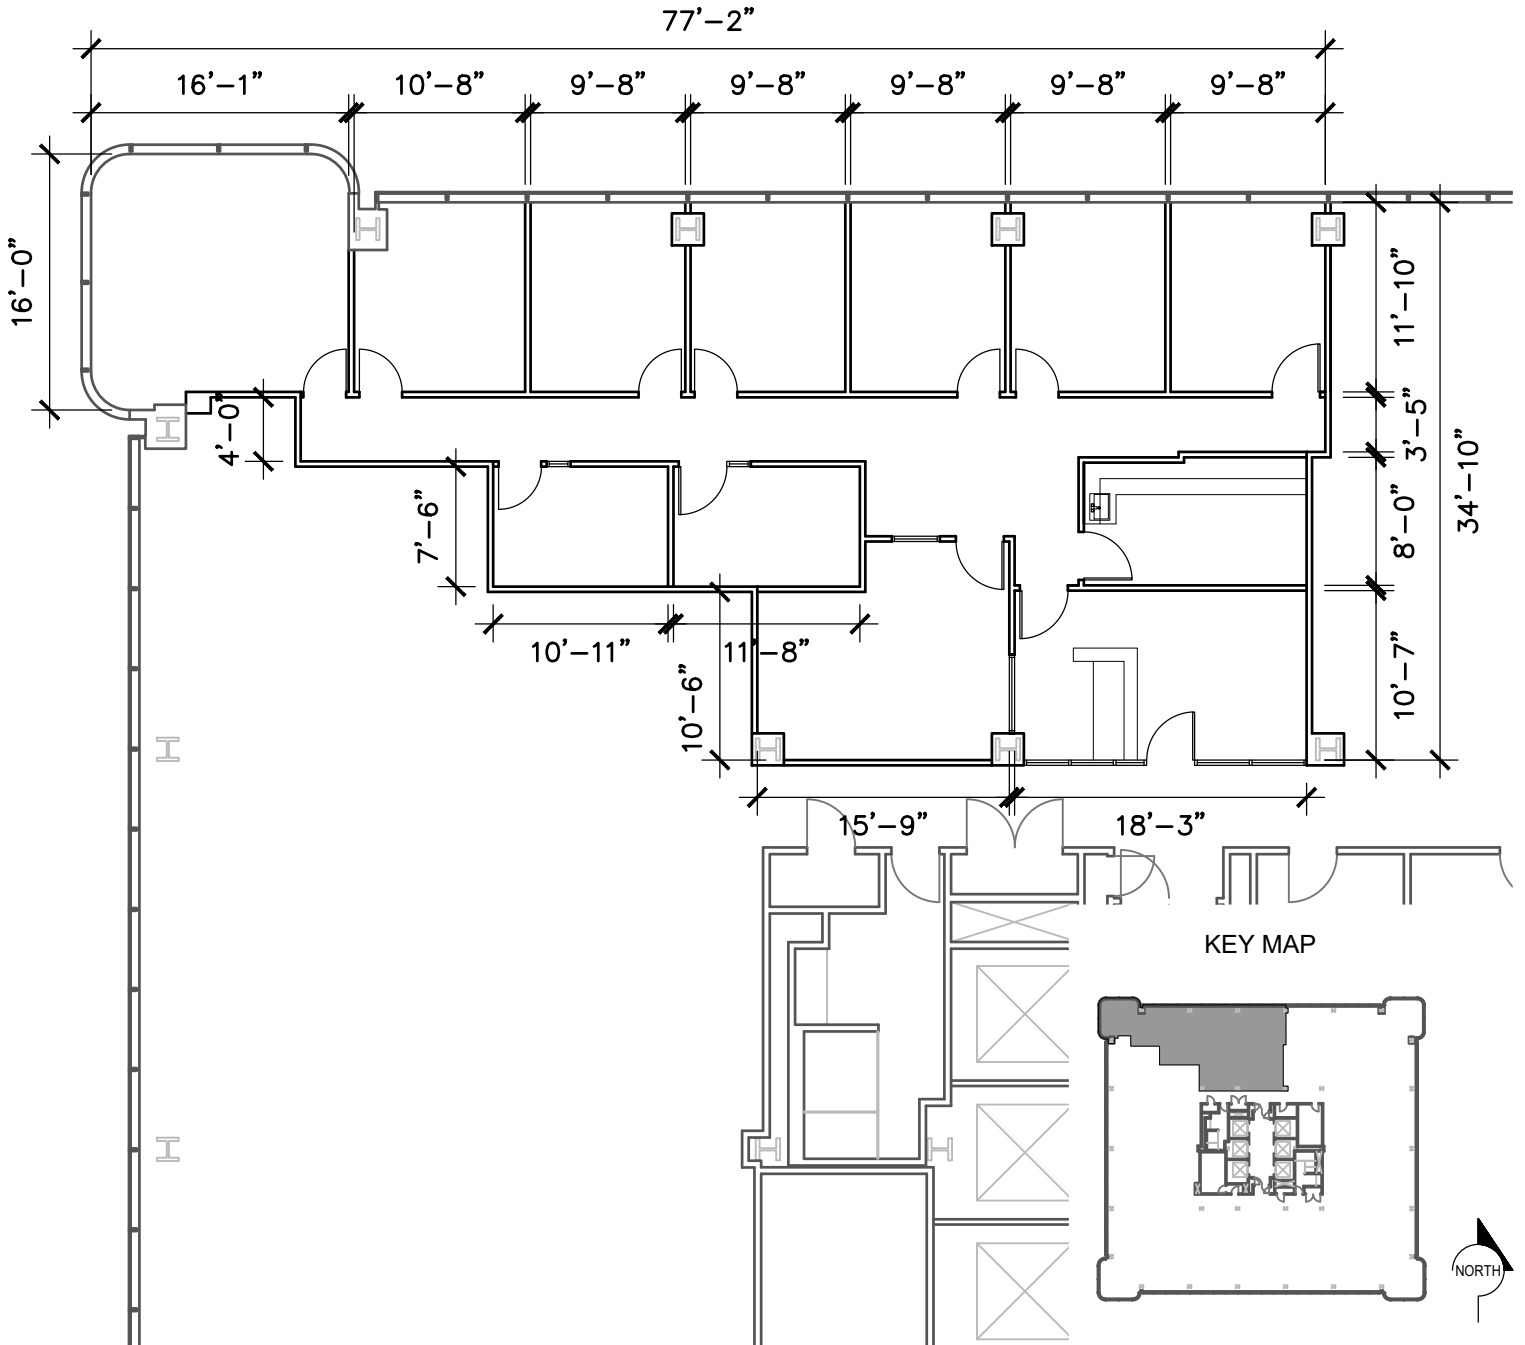

# 2,414 SF OFFICE SPACE for Lease

SUITE 1502

FOR MORE INFORMATION

Realtech Construction Co  
Real Estate Services

ONE PARK PLAZA

TERRY TIERNEY  
310-553-5116  
terry@realtechla.com