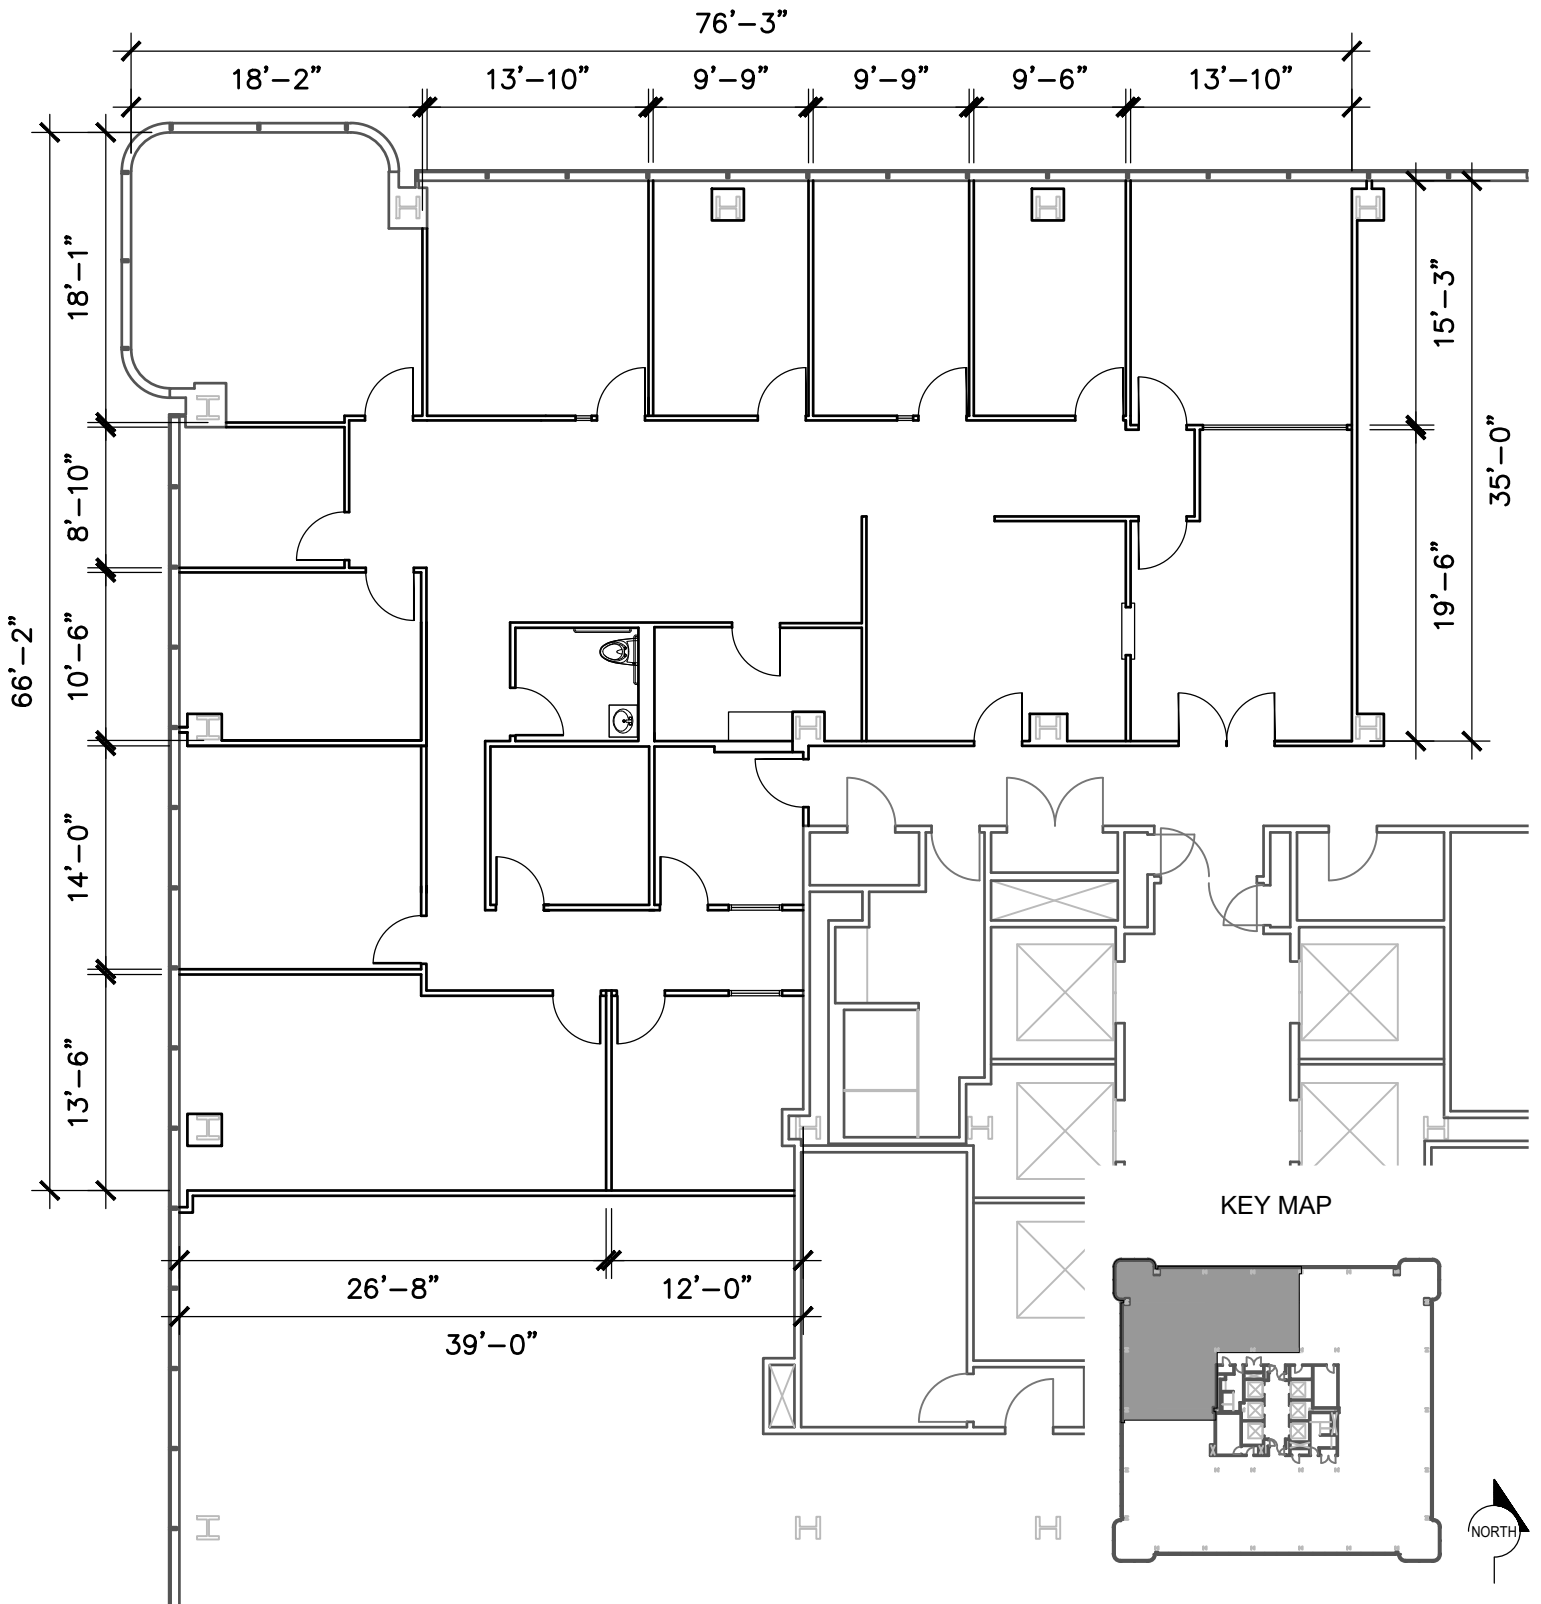

4,408 SF OFFICE SPACE for Lease

SUITE 1101

FOR MORE INFORMATION

Realtech Construction Co
Real Estate Services

ONE PARK PLAZA

TERRY TIERNEY
310-553-5116
terry@realtechla.com